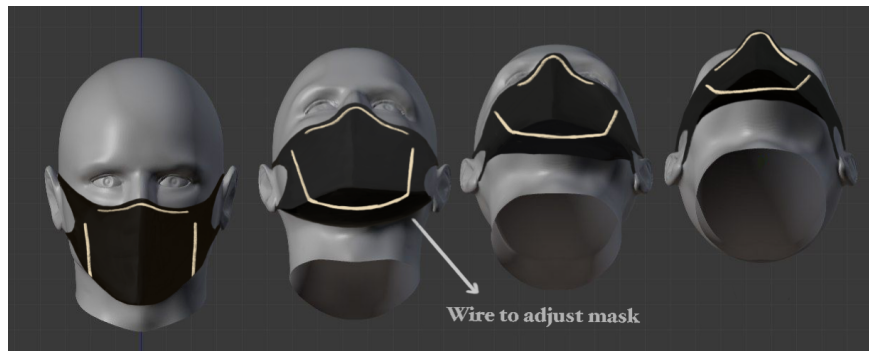

Secure Masks, Secure Health

April 18th, 2021

Ethan Gotian - Team Member
Bradley Birne - Team Member
Ava Birne - Team Member
Bautista Piuma - Team Member
Paulina Piuma - Team Member
Ezequiel Aguirre - Team Member

Mask Design

Beards

Glasses

Materials

Middle layer

- A blend of cotton and polyester to absorb the anti-bacterial

Inner layer

-Cotton

Outer layer

-Stretchy microfiber