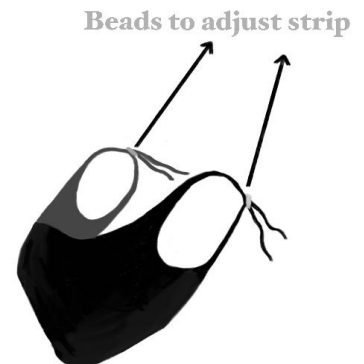

Mask Design

Beards

Glasses

Materials

Middle layer

- A blend of cotton and polyester to absorb the anti-bacterial

Inner layer

-Cotton

Outer layer

-Stretchy microfiber